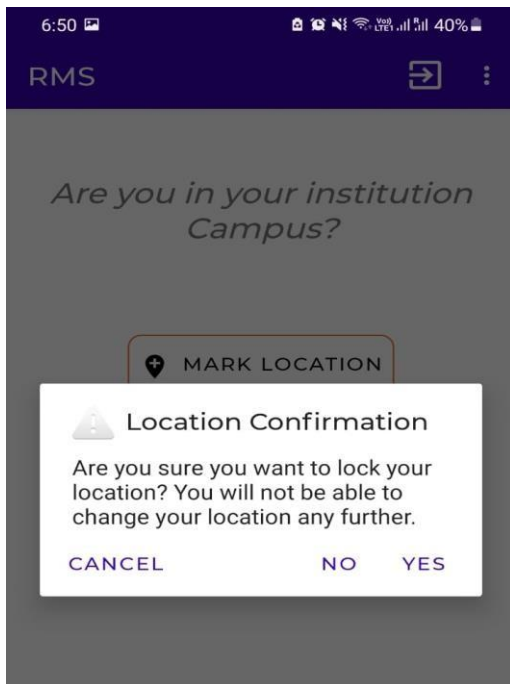

GEOGRAPHIC LOCATION

Step1: Download **NCTE ITEP App** from Google Play Store.

Step2: Login App using your Application Sequence No and your login credentials.

Step3: You will see the dashboard after login with two options:

1) Mark Location 2) Upload Photo

Step4: Click on Mark Location to save your institution location in the Application.

Step5: Please visit **ITEP Application and check your coordinates details.**

Step6: Now click on Upload Photo to update your institution photos.

Step7: Please visit **ITEP Application and check your uploaded photos.**

NCTE Online Transition & Recognition System WELCOME - TEST(2526202402011000)

PHOTO OF INSTITUTE'S BUILDING (Photos Can Be Uploaded Using NCTE ITEP Mobile App. You Have To Download The NCTE-ITEP APP From Google Play Store Click Here To Download ITEP Mobile APP.)