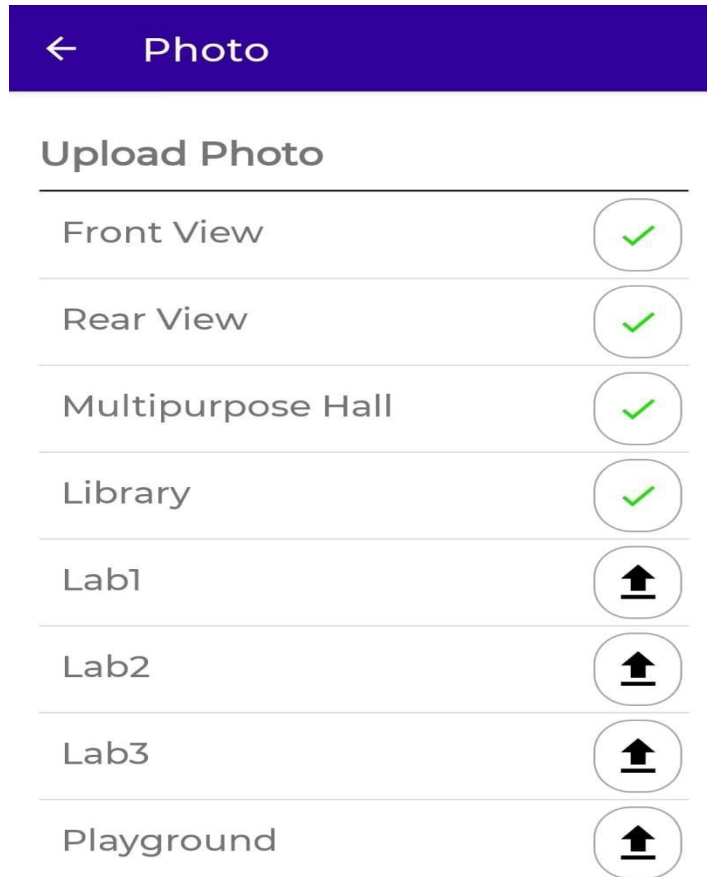

1) Mark Location 2) Upload Photo

Step4: Click on Mark Location to save your institution location in the Application.

Step5: Please visit **ITEP Application and check your coordinates details.**

Step6: Now click on Upload Photo to update your institution photos.

Step7: Please visit **ITEP Application and check your uploaded photos.**

NCTE Online Transition & Recognition System WELCOME - TEST(2526202402011000)

PHOTO OF INSTITUTE'S BUILDING (Photos Can Be Uploaded Using NCTE ITEP Mobile App. You Have To Download The NCTE-ITEP APP From Google Play Store Click Here To Download ITEP Mobile APP.)

Picture Name	Mandatory	Picture	Latitude	Longitude	Action
Front View	Yes		28.580236	77.0580343	Delete
Rear View	Yes		258963147	86963147	Delete
Multipurpose Hall	Yes		28.5802351	77.0580335	Delete
Library	Yes		28.5802002	77.0579952	Delete