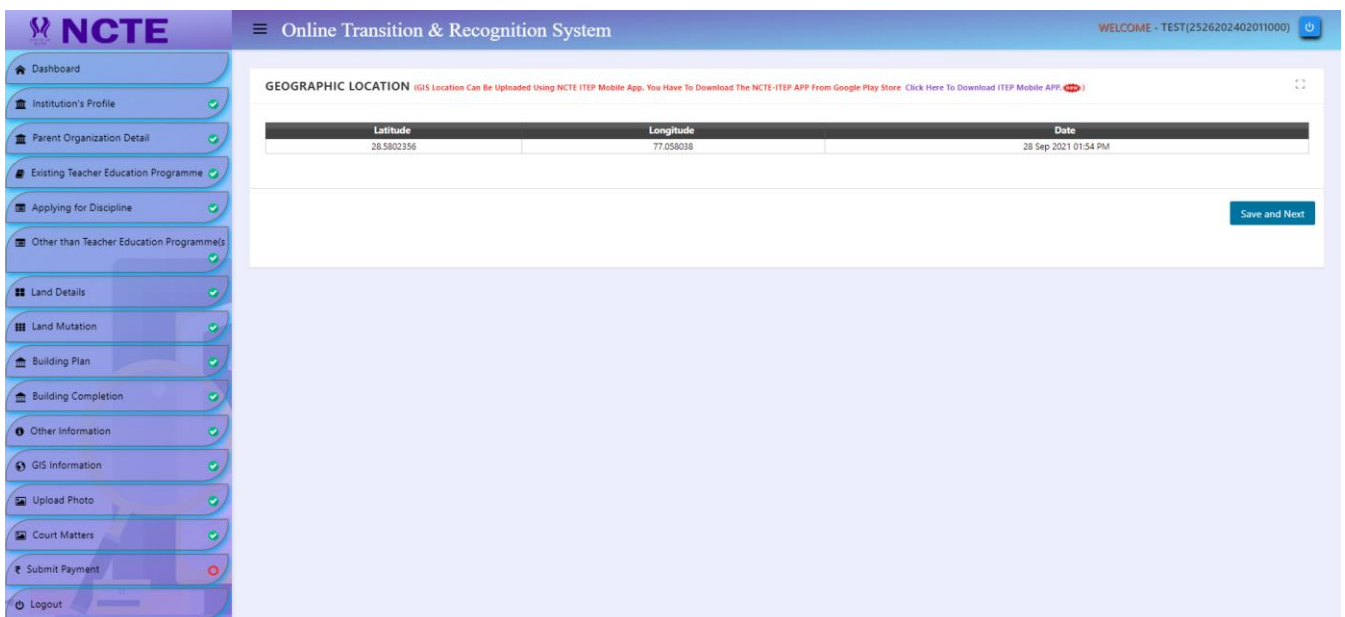

GEOGRAPHIC LOCATION

Step1: Download **NCTE ITEP App** from Google Play Store.

Step2: Login App using your Application Sequence No and your login credentials.

Step3: You will see the dashboard after login with two options:

1) Mark Location 2) Upload Photo

Step4: Click on Mark Location to save your institution location in the Application.

Step5: Please visit **ITEP Application and check your coordinates details.**

Step6: Now click on Upload Photo to update your institution photos.

Step7: Please visit **ITEP Application and check your uploaded photos.**

NCTE Online Transition & Recognition System WELCOME - TEST(2526202402011000)

PHOTO OF INSTITUTE'S BUILDING (Photos Can Be Uploaded Using NCTE ITEP Mobile App. You Have To Download The NCTE-ITEP APP From Google Play Store Click Here To Download ITEP Mobile APP.)