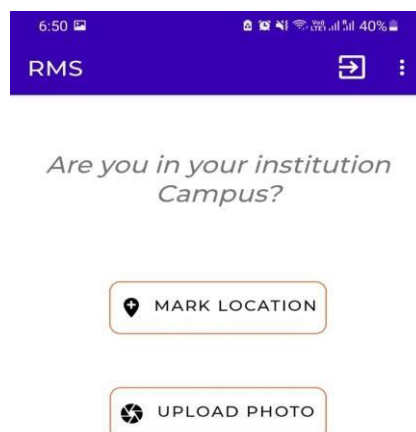

GEOGRAPHIC LOCATION

Step1: Download **NCTE ITEP App** from Google Play Store.

Step2: Login App using your Application Sequence No and your login credentials.

Step3: You will see the dashboard after login with two options:

1) Mark Location 2) Upload Photo

Step4: Click on Mark Location to save your institution location in the Application.

Step5: Please visit **ITEP Application and check your coordinates details.**

Step6: Now click on Upload Photo to update your institution photos.

Step7: Please visit **ITEP Application and check your uploaded photos.**

NCTE Online Transition & Recognition System WELCOME - TEST(2526202402011000)

PHOTO OF INSTITUTE'S BUILDING (Photos Can Be Uploaded Using NCTE ITEP Mobile App. You Have To Download The NCTE-ITEP APP From Google Play Store Click Here To Download ITEP Mobile APP.)