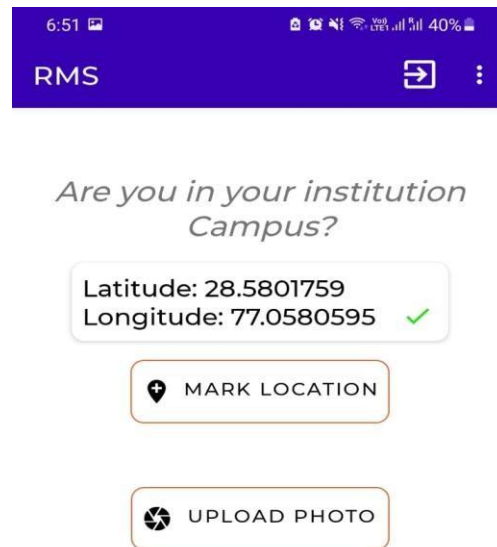

GEOGRAPHIC LOCATION

Step1: Download **NCTE ITEP App** from Google Play Store.

Step2: Login App using your Application Sequence No and your login credentials.

Step3: You will see the dashboard after login with two options:

1) Mark Location 2) Upload Photo

Step4: Click on Mark Location to save your institution location in the Application.

Step5: Please visit **ITEP Application and check your coordinates details.**

Step6: Now click on Upload Photo to update your institution photos.

Step7: Please visit **ITEP Application and check your uploaded photos.**

NCTE Online Transition & Recognition System WELCOME - TEST(2526202402011000)

PHOTO OF INSTITUTE'S BUILDING (Photos Can Be Uploaded Using NCTE ITEP Mobile App. You Have To Download The NCTE-ITEP APP From Google Play Store Click Here To Download ITEP Mobile APP.)